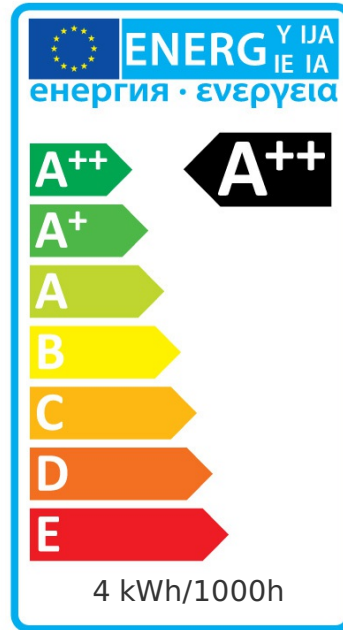

British Electric Lamps Limited
Looking to the future...

4W LED Filament Candle - SES, Clear, 2700K

Details

Product Code	05025
Volts	240
Watts	4
Cap Type	SES/E14
Colour / Finish	Clear
Colour Temp (K)	2700
Lumens	470
Energy Rating	A++
Burn Hours	15000
Dimmable?	No
Box Qty	10
MOQ	1
Height (mm)	98
Diameter (mm)	35
CRI (ra)	80+
Switching Cycles	8000
Energy Consumption (kWh/1000h)	4
Driver Required	No
Ballast required	No
Transformer Required	No
Barcode	5013588050256
Inner Quantity	10
Outer Box Qty	200